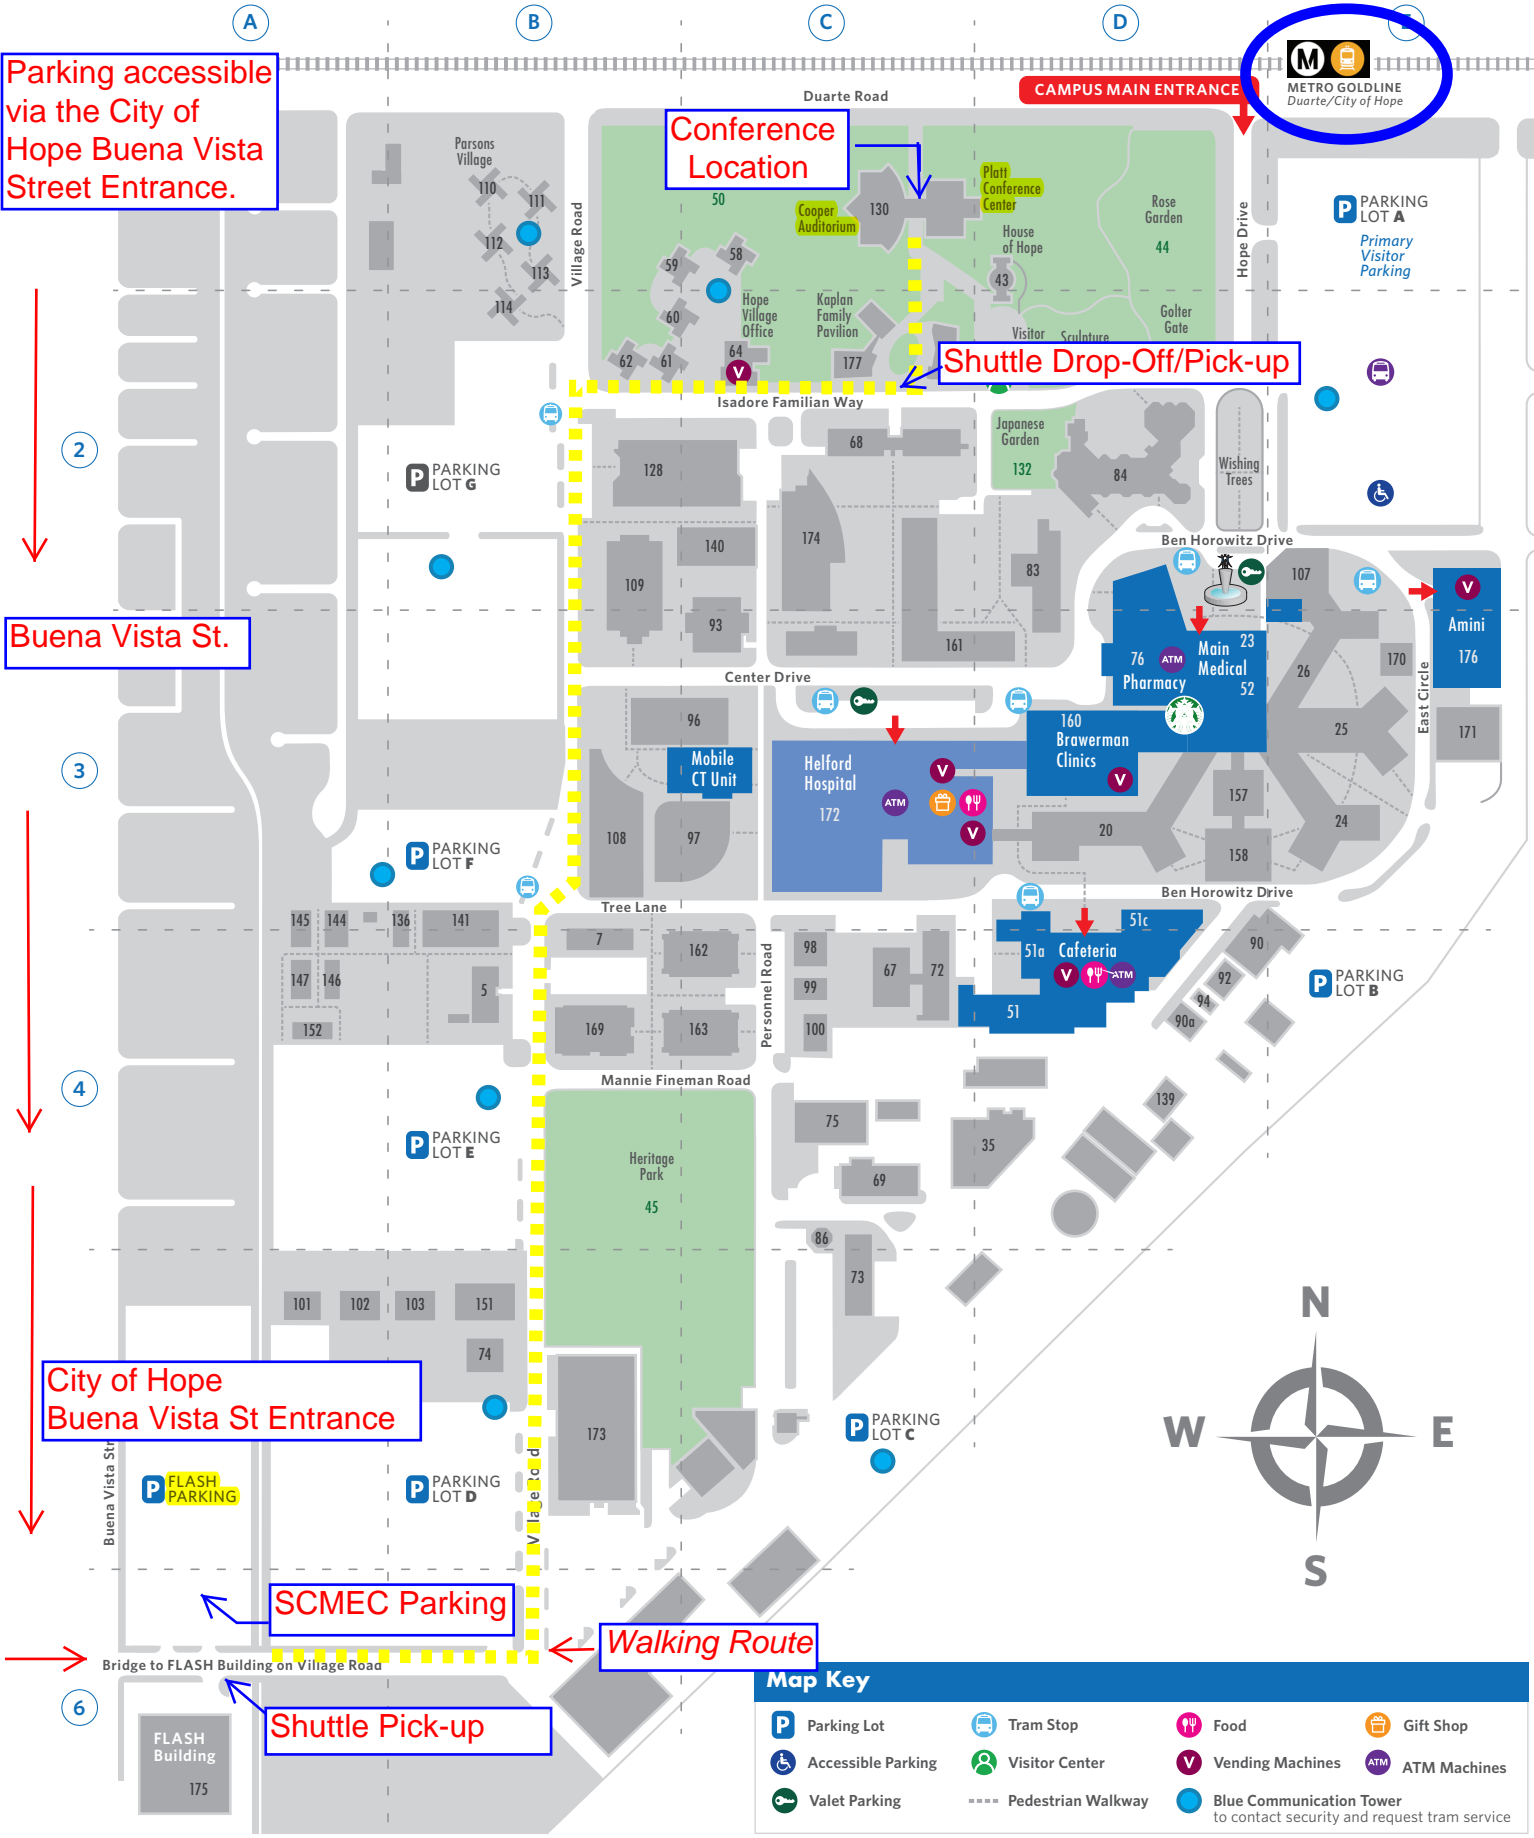

Parking accessible via the City of Hope Buena Vista Street Entrance.

Buena Vista St.

City of Hope Buena Vista St Entrance

SCMEC Parking

Shuttle Pick-up

Conference Location

Shuttle Drop-Off/Pick-up

Walking Route

Map Key			
Parking Lot	Tram Stop	Food	Gift Shop
Accessible Parking	Visitor Center	Vending Machines	ATM Machines
Valet Parking	Pedestrian Walkway	Blue Communication Tower to contact security and request tram service	